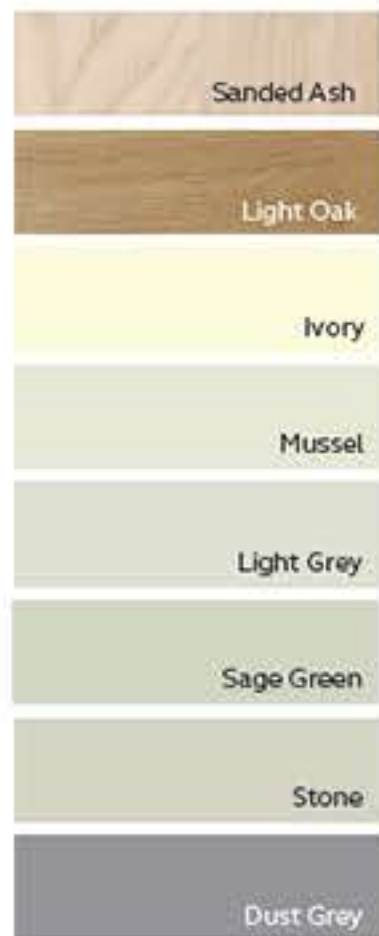

# WAKEFIELD

**EX**  
EX-STOCK

**PTO**  
PAINT  
TO ORDER  
**10**  
WORKING DAYS

**CMS**  
COLOUR MATCH  
SERVICE  
**20**  
WORKING DAYS

**MTO**  
MADE TO ORDER  
SANDED  
**15**  
WORKING DAYS

**MTO**  
MADE TO ORDER  
PAINTED  
**20**  
WORKING DAYS

**EX** EX-STOCK

**PTO** PAINT TO ORDER

| WHITES/CREAMS   | BEIGES     | BLUES         | GREENS      | GREYS          | PURPLES       |
|-----------------|------------|---------------|-------------|----------------|---------------|
| Brilliant White | Shell      | Light Blue    | Light Teal  | Lava           | Cashmere      |
| Porcelain       | Biscuit    | Powder Blue   | Viridian    | Gun Metal Grey | Lavendar Grey |
| White Cotton    | Stone Grey | Pantry Blue   | Deep Forest | Graphite       | Deep Heather  |
|                 |            | Airforce      |             |                |               |
|                 |            | Parisian Blue |             |                |               |
|                 |            | Marine        |             |                |               |