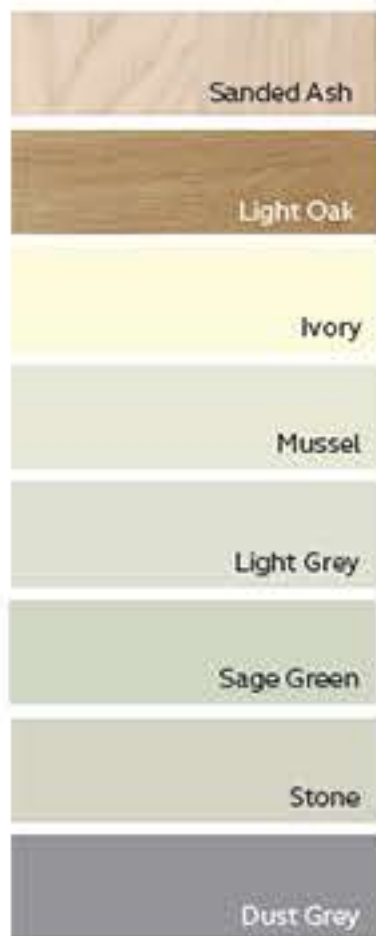

WAKEFIELD

EX
EX-STOCK

PTO
PAINT TO ORDER
10
WORKING DAYS

CMS
COLOUR MATCH SERVICE
20
WORKING DAYS

MTO
MADE TO ORDER
SANDED
15
WORKING DAYS

MTO
MADE TO ORDER
PAINTED
20
WORKING DAYS

EX EX-STOCK

PTO PAINT TO ORDER

WHITES/CREAMS	BEIGES	BLUES	GREENS	GREYS	PURPLES
Brilliant White	Shell	Light Blue	Light Teal	Lava	Cashmere
Porcelain	Biscuit	Powder Blue	Viridian	Gun Metal Grey	Lavendar Grey
White Cotton	Stone Grey	Pantry Blue	Deep Forest	Graphite	Deep Heather
		Airforce			
		Parisian Blue			
		Marine			

CMS Colour Match Service

DOOR SPECIFICATION

Description	Shaker - 5 piece solid frame with internal moulding	
	Oak	Painted
Finish	Oak	Ash painted with a brushed finish giving a greater depth of grain
Frame material	Oak	Ash
Centre panel material	Oak veneer	Ash veneer
Door thickness	20mm	
Frame width	93mm	
Edge colour	Oak	As face
Reverse colour	Oak	As face